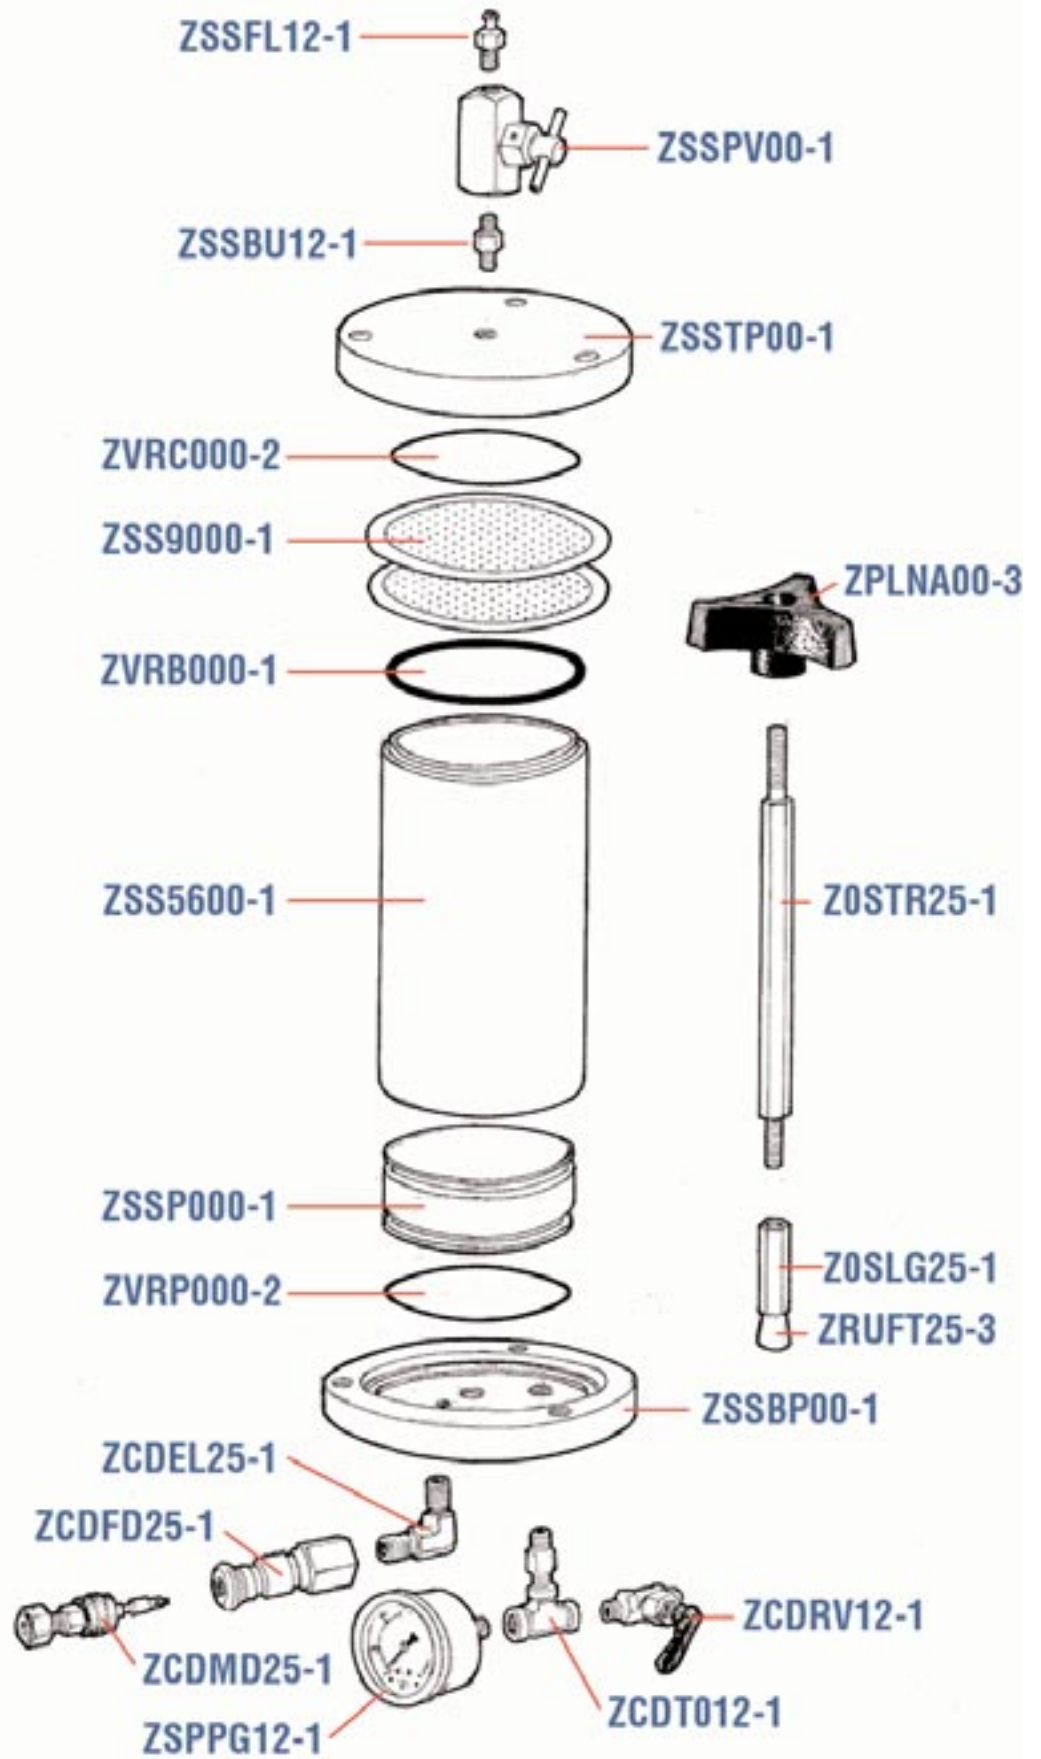

ZHE+

Complete ZHE:
Catalog # ZHE1000

Replacement Parts
Shown at Right.

ENVIRONMENTAL EXPRESS

www.envexp.com ■ 1.800.343.5319